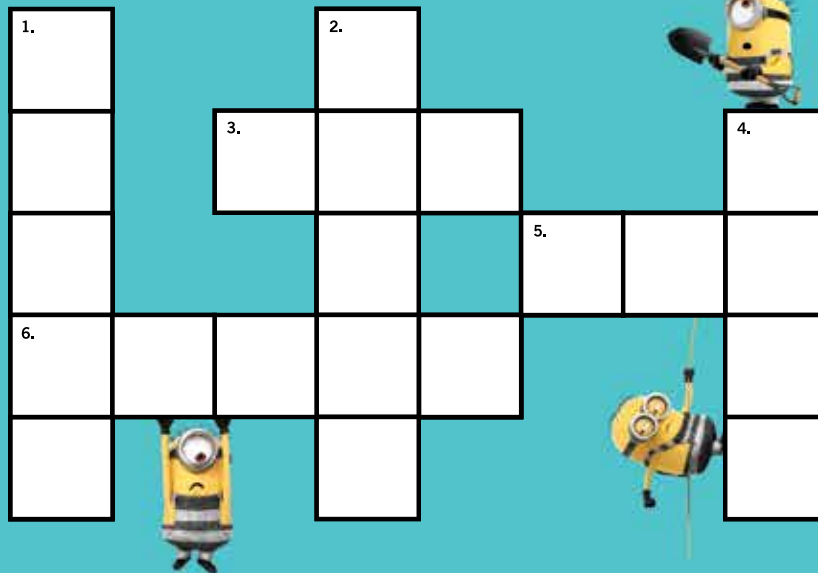

ILLUMINATION PRESENTS
**DESPICABLE
ME 3**™

UIP.CO.ZA  UIPSOUTHAFRICA  UIPSA  UIPSOUTHAFRICA

ILLUMINATION
ENTERTAINMENT

IN CINEMAS 30 JUNE

© 2016 UNIVERSAL STUDIOS
UNIVERSAL
A COMCAST COMPANY

WHO DAT?

Can you identify the star characters of the movie?

ACROSS:

- 3. Gru's long-lost twin brother
- 5. Former villain turned Anti-Villain League agent
- 6. Gru's middle adoptive daughter

DOWN:

- 1. Gru's adoptive daughter who's obsessed with unicorns
- 2. The new super villain in *Despicable Me 3*
- 4. Gru's wife and Anti-Villain League partner

SPOT the DIFFERENCE

Can you spot the eight differences between these two images of Bratt?

Can you help this minion find his favorite food?